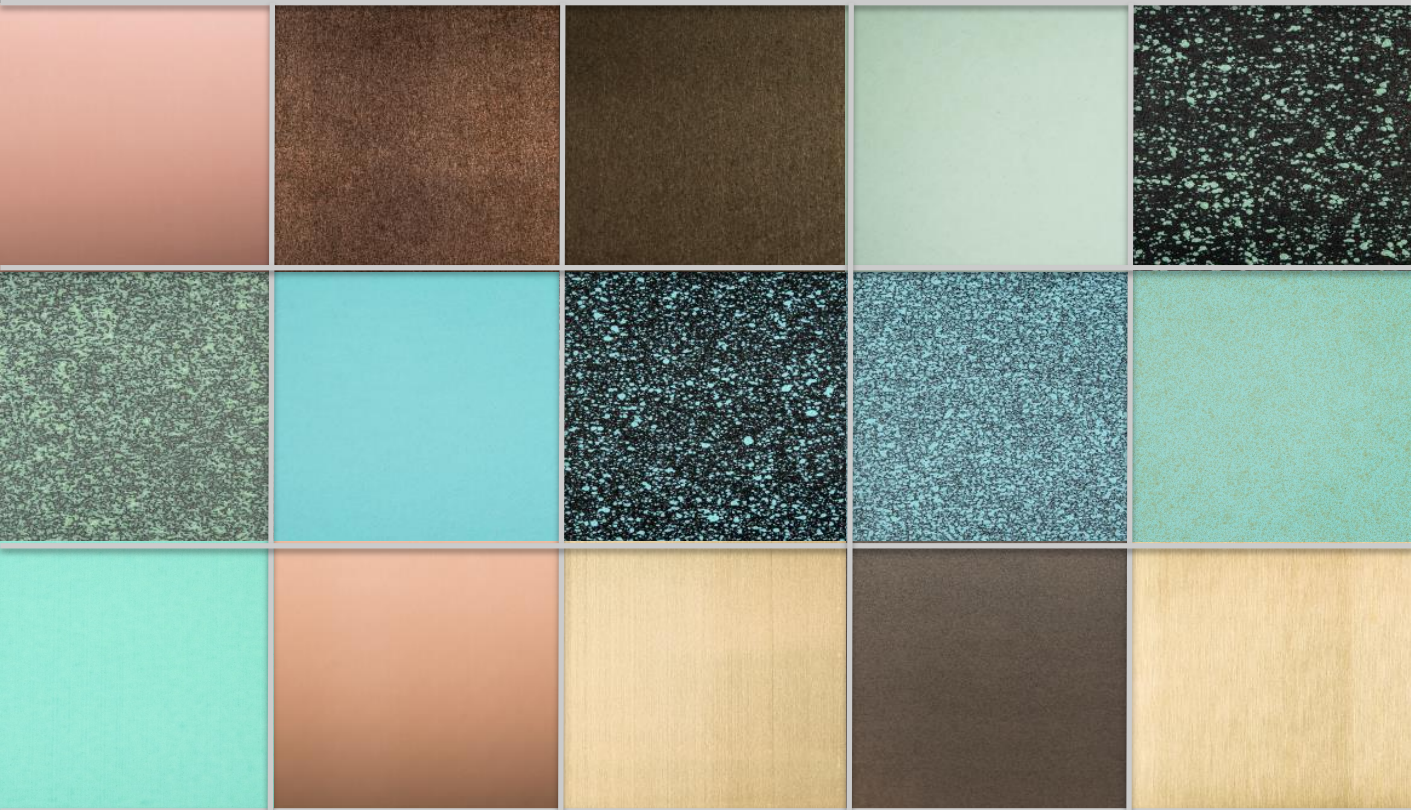

NORDIC PRODUCTS

Aurum + Rubrum
das rote Gold